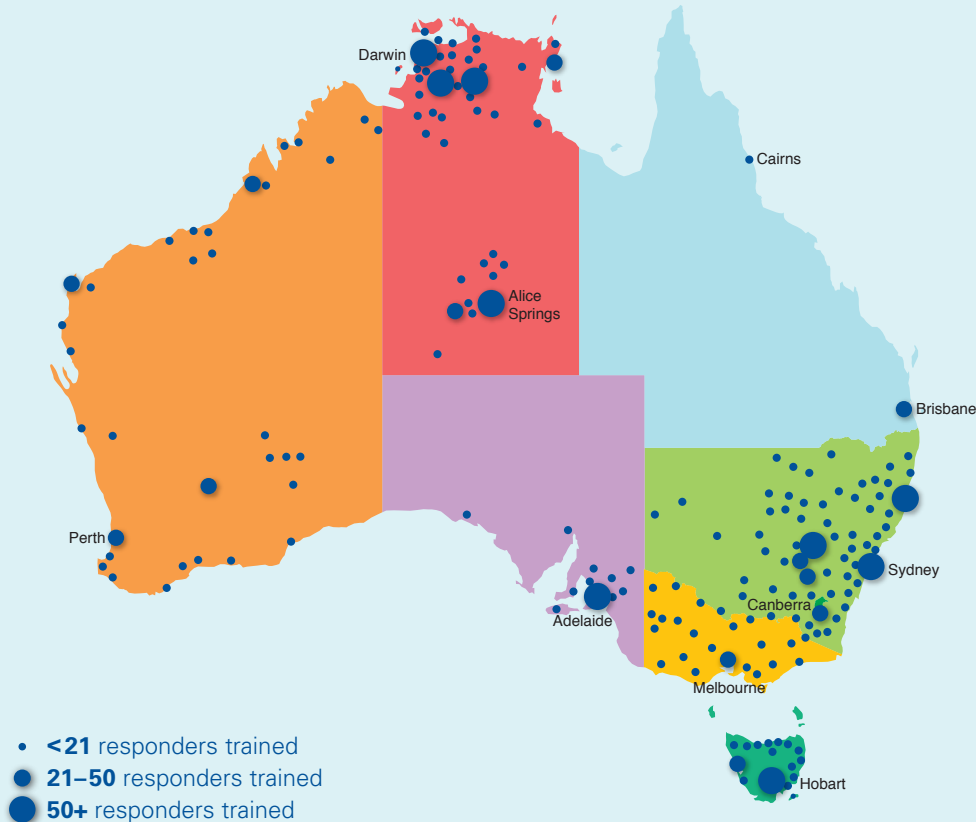

# CareFlight MediSim responders trained

Between 2011 - 2018

- <21 responders trained
- 21-50 responders trained
- 50+ responders trained

NSW	Total	NT	Total
Albury	22	Adelaide River	51
Armidale	51	Alice Springs	101
Bargo	22	Batchelor	52
Batemans Bay	38	Bathurst Island	61
Bathurst	35	Belyuen	14
Beaumont	22	Boorooloola	12
Bowral	15	Cattle Station 1	16
Brewarrina	12	Cattle Station 2	16
Broken Hill	12	Chanel Island	22
Cessnock	33	Daly River	23
Cobar	26	Darwin	138
Coffs Harbour	44	Douglas Daly	16
Condobolin	14	Dundee Beach	20
Cooma	27	Gapuwiyak	37
Deniliquin	6	Gove	62
Dubbo	54	Groote Eyland	54
Forbes	17	Humpty Doo	15
Forster	17	Jabriu	58
Glen Innes	12	Kakadu	35
Gosford	42	Katherine	124
Goulburn	45	Litchfield	10
Grafton	39	Nataranka	39
Griffith	10	Mary RIVERS	12
Gundagai	22	Melville Island	17
Hay	8	Nhulunbury	22
Holbrook	17	NRHC	9
Jindabyne	22	Oenpelli	39
Kandos	12	Palmerston	10
Katoomba	21	Pine Creek	10
Kempsey	62	Timber Creek	29
Kiama	22	Port Keats	12
Lightening Ridge	12	Barrington	7
Lismore	51	Timber Creek	29
Lithgow	23	Ulluru	7
MacLean	28	VRD	7
Maroota	21	Watarka	42
Moree	19	Yulara	32
Mudgee	22	<b>NT Total</b>	<b>1389</b>
Nambucca Heads	20	<b>Tas Total</b>	<b>49</b>
Narooma	21	Burnie	27
Narrabri	21	Bruny Island	19
Orange	62	Campbell Town	29
Parkes	31	Cradle Mountain	37
Port Macquarie	18	Devonport	17
Raymond Terrace	17	Dunalleigh	9
Scone	11	Freyinet	7
Shoalhaven	22	George Town	10
Sussex Inlet	30	Hobart	48
Sussex/Ulladulla	20	Huonville	34
Tamworth	16	Launceston	29
Taree	68	Port Campbell	21
Tenterfield	7	Port Sorrell	23
Tocumwal	14	St.Helens	11
Toronto	36	Strahan	16
Ulladulla	19	Swansea	19
Wagga	37	<b>SA Total</b>	<b>376</b>
Walgett	20	<b>SA Total</b>	<b>48</b>
West Wyalong	10	Adelaide	48
Westmead	210	Angle Park	21
Woolongong	62	Benri	6
Woyang	40	Brukunga	26
Young	31	Ceduna	11
<b>NSW Total</b>	<b>1820</b>	Kangaroo Is.	74
<b>Vic Total</b>	<b>424</b>	Murry Bridge	12
Ballarat	30	Port Augusta	11
Banholme	35	Victor Harbour	7
Beechworth	17	<b>WA Total</b>	<b>216</b>
Bendigo	12	Albany	55
Dimboola	21	Barramundi Bay	11
Echuca	17	Broome	43
Epping	23	Bunbury	34
Euroa	21	Busselton	16
Heathcote	15	Carnarvon	7
Horsham	12	Derby	22
Lakes Entrance	29	Dunsborough	14
Leongatha	23	Esperance	45
Mildura	8	Exmouth	21
Nhill	14	Fitzroy Crossing	33
Phillip Island	14	Geraldton	12
Portland	17	Kalgoorlie	66
Sale	21	Karratha	26
Shepparton	21	Kununurra	28
Swan Hill	6	Leonora	6
Wangaratta	18	Margaret River	16
Warracknabeal	8	Merredin	17
Warrnambool	19	Mt Tom Price	10
Wodonga	13	Mullewa	21
<b>VIC Total</b>	<b>424</b>	Newman	13
		Norseman	19
		Port Headland	17
		Ravensthorpe	19
		<b>WA Total</b>	<b>571</b>
		<b>Vic Total</b>	<b>4822</b>
		<b>Total</b>	<b>4822</b>