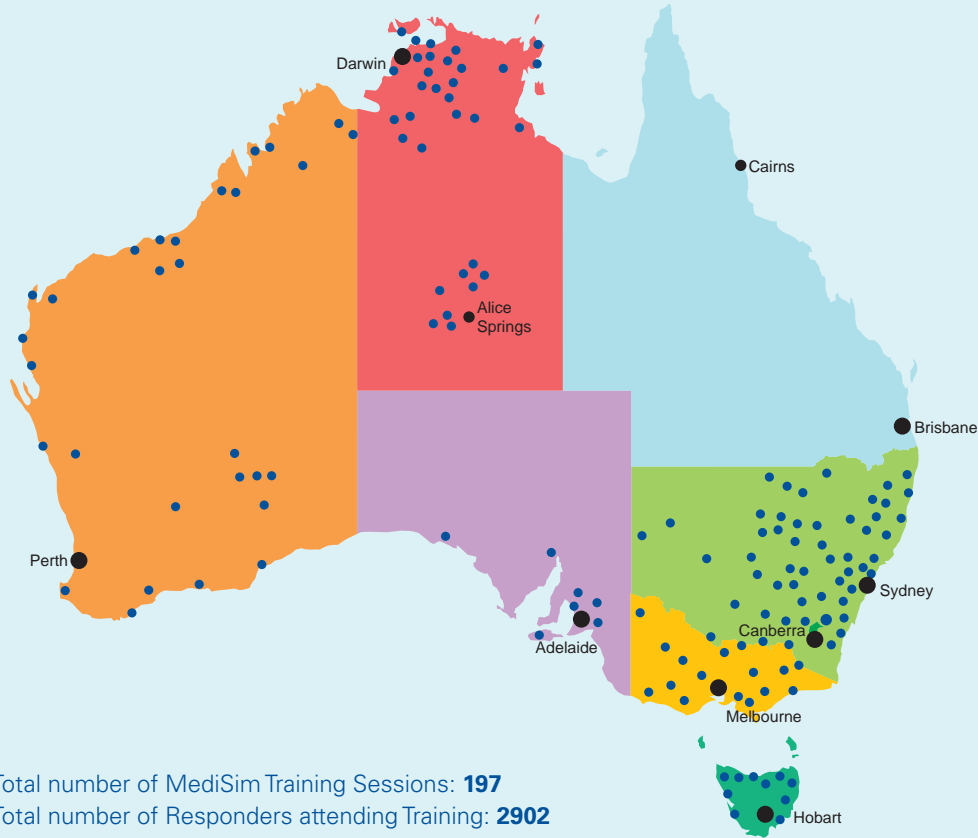

CareFlight MediSim locations visited

As at 31st December 2016

Total number of MediSim Training Sessions: 197

Total number of Responders attending Training: 2902

State/Territory	Total	State/Territory	Total
NSW	1	NT	2
Albury	1	Adelaide River	2
Armidale	2	Alice Springs	5
Bargo	1	Batchelor	4
Batemans Bay	2	Bathurst Island	1
Bathurst	2	Boorooloola	1
Bega	1	Cattle Station 1	1
Broken Hill	1	Cattle Station 2	1
Cobar	1	Darwin	7
Coffs Hbr	1	Dundee Beach	1
Condobolin	1	Gapuwiyak	1
Cooma	1	Gove	1
Dubbo	2	Jabiru	4
Forbes	1	Kakadu	1
Glen Innes	1	Katherine	7
Gosford	1	Litchfield	1
Goulburn	2	Mataranka	2
Grafton	1	Nhulunbuy	2
Griffith	1	NRHC	1
Gundagai	1	Palmerston	2
Holbrook	1	Pine Creek	1
Kandos	1	Timber Creek	2
Katoomba	1	Uluru	5
Kempsey	4	VRD - Cattle	1
Kiama	1	Station	1
Lightening Ridge	1	Wataraka	1
Lismore	2	Vic	Total
Lithgow	2	Ballarat	2
Maroota	1	Bangholme	2
Moree	1	Beechworth	1
Mudgee	1	Bendigo	1
Nambucca Heads	1	Dimboola	1
Narooma	1	Echuca	1
Narrabri	1	Epping	1
Orange	4	Euroa	1
Parke	2	Heathcote	1
Port Macquarie	1	Lakes Entrance	1
Raymond Terrace	1	Leongatha	1
Sussex Inlet	3	Portland	1
Taree	1	Sale	1
Tocomwal	1	Shepparton	1
Toronto	1	Wangaratta	1
Toronto - Origin	1	Warrnambool	1
Ulladulla	1	Wodonga	1
Wagga	2	SA	Total
Walget	1	Adelaide	1
West Wyalong	1	Angle Park	1
Westmead	3	Brukunga	2
Westmead Education Centre - Energy Aust	1	Ceduna	1
Wollongong	1	Kangaroo Is.	1
Wyong	1	Port Augusta	1
Young	2	WA	Total
Tas	Total	Albany	2
Burnie	2	Broome	2
Campbell Town	1	Bunbury	1
Cradle Mountain	1	Bussetton	1
Freycinet	1	Carmanvon	1
Hobart	3	Derby	2
Huonville	1	Esperance	1
Launceston	2	Exmouth	2
Port Campbell	1	Fitzroy Crossing	1
Port Sarrell	1	Geraldton	1
Smithton	1	Kalgoorlie	3
St.Helens	1	Karratha	1
Strahan	2	Kununurra	2
		Leonora	1
		Merredin	1
		Mt Tom Price	1
		Mullewa	1
		Norsman	1
		Port Headland	2
		Ravensthorpe	1