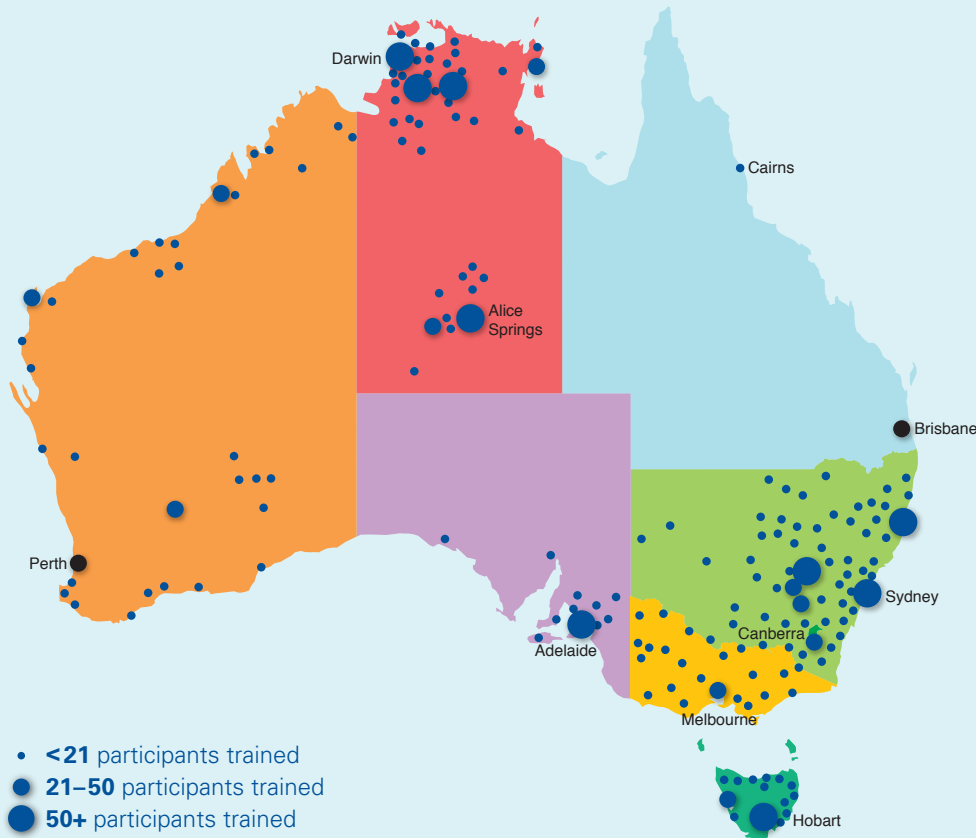

CareFlight MediSim participants trained

As at February 2018

- <21 participants trained
- 21–50 participants trained
- 50+ participants trained

NSW	Total	NT	Total
Albury	22	Adelaide River	51
Armidale	38	Alice Spring	83
Bargo	22	Bathcreek	22
Batemans Bay	38	Bathurst Island	32
Bathurst	35	Belyuen	14
Bega	22	Boorooloola	12
Bowral	15	Cattle Station 1	16
Broken Hill	21	Cattle Station 2	16
Cobar	26	Daly River	7
Coffs Hbr	22	Darwin	130
Condobolin	14	Douglas Daly	16
Cooma	18	Dundee Beach	20
Deniliquin	6	Gapuwiyak	17
Dubbo	54	Groote Eyland	25
Forbes	17	Jabiru	66
Glen Innes	12	Kakadu	35
Gosford	21	Katherine	97
Goulburn	45	Litchfield	10
Grafton	25	Mataranka	39
Griffith	10	Mary Rivers	12
Gundagai	16	Nhulunbuy	49
Hay	8	NRHC	9
Holbrook	17	Oepelli	9
Kandos	12	Palmerston	39
Katoomba	21	Pine Creek	10
Kempsey	62	Timber Creek	29
Kiama	22	Ulluru	65
Lightening Ridge	12	VRD	7
Lismore	51	Watarka	25
Lithgow	28	Yulara	24
Maroota	21	NT Total	1016
Moree	19	Tas	Total
Mudgee	22	Burnie	49
Nambucca Heads	20	Campbell Town	19
Narooma	21	Cradle Mountain	23
Narrabri	21	Dunalleigh	9
Orange	62	Freycesint	7
Parkes	31	George Town	10
Port Macquarie	18	Hobart	31
Raymond Terrace	17	Huonville	34
Sussex Inlet	30	Launceston	29
Sussex/Ulladulla	20	Port Campbell	21
Taree	38	Port Sorrell	23
Tenterfield	7	St.Helens	11
Tocumwal	14	Strahan	16
Toronto	36	Swansea	19
Ulladulla	19	Tas Total	301
Wagga	37	SA	Total
Walget	10	Adelaide	48
West Wyalong	10	Angle Park	21
Westmead	130	Berri	6
Wollongong	42	Brunking	26
Wyong	19	Caduna	11
Young	31	Kangaroo Is.	16
NSW Total	1424	Murry Bridge	12
Vic	Total	Port Augusta	11
Ballarat	30	Victor Harbour	7
Bangholme	35	SA Total	158
Beechworth	17	WA	Total
Bendigo	12	Albany	55
Dimboola	21	Bremer Bay	11
Echuca	17	Bromberg	24
Epping	23	Bunbury	34
Euroa	21	Busselton	16
Heathcote	15	Carnarvon	7
Horsham	12	Derby	22
Lakes Entrance	21	Dunsborough	14
Leongatha	23	Esperance	34
Mildura	8	Exmouth	21
Nhill	14	Fitzroy Crossing	12
Portland	17	Geraldton	19
Portland	16	Kalgoorlie	41
Shepparton	21	Karratha	14
Swan Hill	6	Kununurra	28
Wangaratta	18	Leonora	6
Warracknabeal	8	Margaret River	16
Warrnambool	19	Merredin	17
Wodonga	13	Mt Tom Price	10
Vic Total	387	Mullewa	21
		Norseman	19
		Port Headland	17
		Ravensthorpe	19
		WA Total	477
		Total	3763